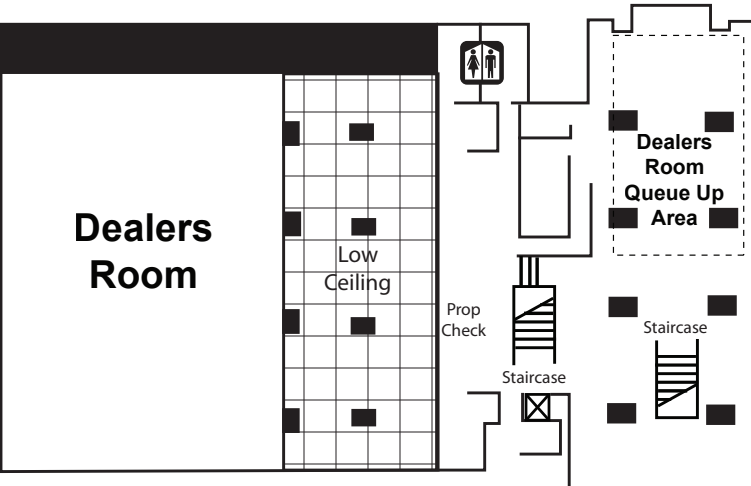

NDK 2016 Attendee Preview Map
Revision Date: 6-18-16
Map subject to change

Tower Building Level Two

Backdrop/Reserved Photo Shoot Area: Tower Building Lobby Level/Street Level, in the original hotel registration area.

*Notes: The Cosplay Cafe is ticketed separately and not included in the badge price. See guide for pricing and showtimes.

The Karaoke Lounge will run at night and will serve alcohol via a hotel managed cash bar. All Ages Karaoke is still available. See guide for room and times.

NDK uses three levels, across two buildings, of the Denver Sheraton Downtown

Walk the Sky Bridge to go Between Tower Building 2nd Floor and Plaza Building 2nd Floor

Plaza Building Concourse "C" Level

Plaza Building Second Floor

Take Elevators To 2nd Floor For Skybridge To Tower Building or Down to "C" Level

Hotel Registration, Lobby, Restaurants
 Lobby Escalators to "C" Level