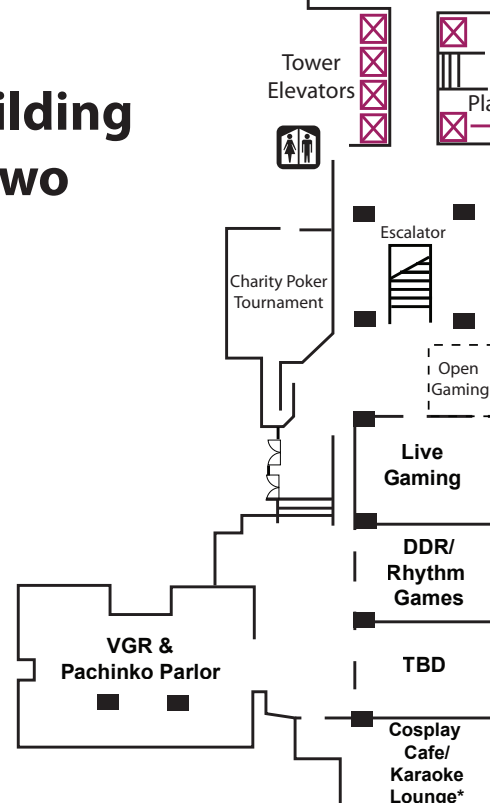

NDK 2016 Attendee Preview Map
Revision Date: 6-18-16
Map subject to change

Tower Building Level Two

Backdrop/Reserved Photo Shoot Area: Tower Building Lobby Level/Street Level, in the original hotel registration area.

*Notes: The Cosplay Cafe is ticketed separately and not included in the badge price. See guide for pricing and showtimes.

The Karaoke Lounge will run at night and will serve alcohol via a hotel managed cash bar. All Ages Karaoke is still available. See guide for room and times.

NDK uses three levels, across two buildings, of the Denver Sheraton Downtown

Walk the Sky Bridge to go Between Tower Building 2nd Floor and Plaza Building 2nd Floor

Plaza Building Concourse "C" Level

Plaza Building Second Floor

Take Elevators To 2nd Floor For Skybridge To Tower Building or Down to "C" Level

Hotel Registration, Lobby, Restaurants
 Lobby Escalators to "C" Level