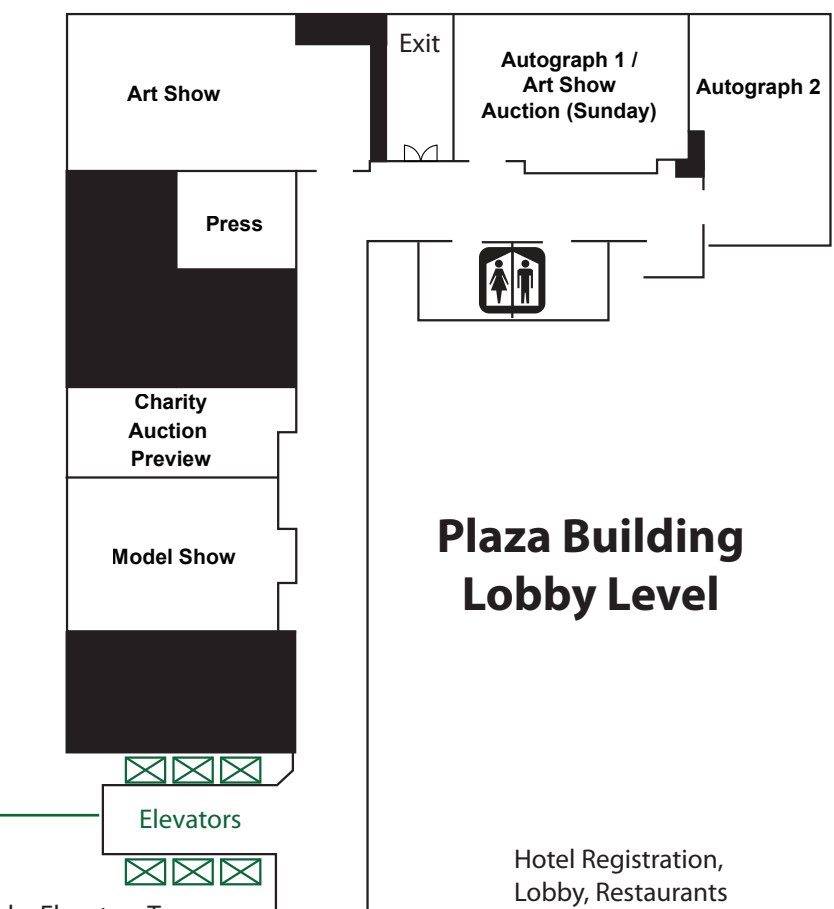

NDK 2016 Attendee Preview Map
Revision Date: 6-18-16
Map subject to change

Tower Building Level Two

Backdrop/Reserved Photo Shoot Area: Tower Building Lobby Level/Street Level, in the original hotel registration area.

*Notes: The Cosplay Cafe is ticketed separately and not included in the badge price. See guide for pricing and showtimes.

The Karaoke Lounge will run at night and will serve alcohol via a hotel managed cash bar. All Ages Karaoke is still available. See guide for room and times.

NDK uses three levels, across two buildings, of the Denver Sheraton Downtown

Walk the Sky Bridge to go Between Tower Building 2nd Floor and Plaza Building 2nd Floor

Plaza Building Concourse "C" Level

Plaza Building Second Floor

Take Elevators To 2nd Floor For Skybridge To Tower Building or Down to "C" Level

Hotel Registration, Lobby, Restaurants
 Lobby Escalators to "C" Level