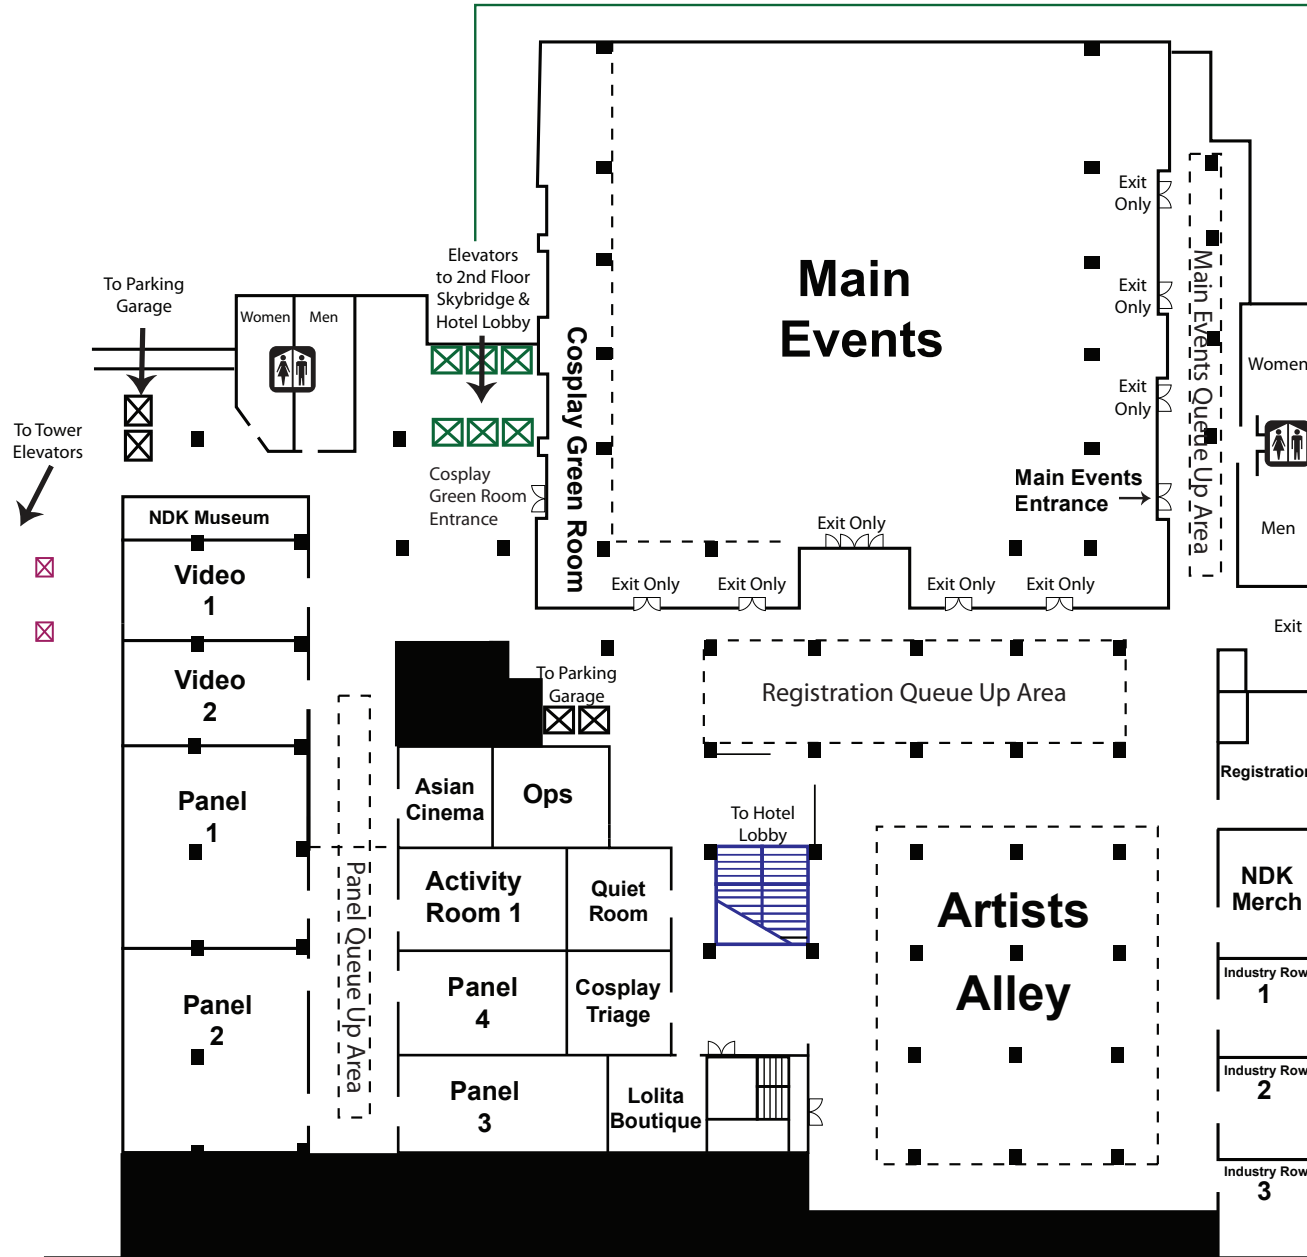

NDK 2016 Attendee Preview Map
Revision Date: 6-18-16
Map subject to change

Tower Building Level Two

Backdrop/Reserved Photo Shoot Area: Tower Building Lobby Level/Street Level, in the original hotel registration area.

*Notes: The Cosplay Cafe is ticketed separately and not included in the badge price. See guide for pricing and showtimes.

The Karaoke Lounge will run at night and will serve alcohol via a hotel managed cash bar. All Ages Karaoke is still available. See guide for room and times.

NDK uses three levels, across two buildings, of the Denver Sheraton Downtown

Walk the Sky Bridge to go Between Tower Building 2nd Floor and Plaza Building 2nd Floor

Plaza Building Concourse "C" Level

Plaza Building Second Floor

Take Elevators To 2nd Floor For Skybridge To Tower Building or Down to "C" Level

Hotel Registration, Lobby, Restaurants
 Lobby Escalators to "C" Level