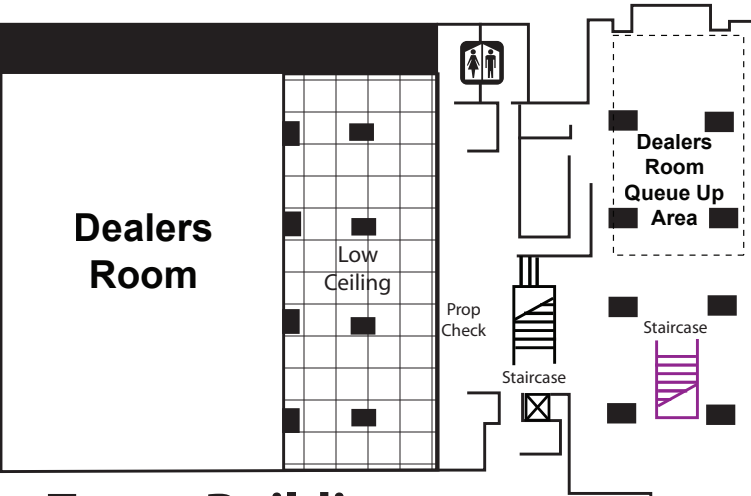

**Official Event Map NDK 20**  
**September 2-4, 2016**  
**Denver Sheraton Downtown**  
**Plaza and Tower Buildings, 4 Floors**

\*Notes: The Cosplay Cafe and Lolita Tea are ticketed separately and not included in the badge price. See Program or Guidebook for pricing and showtimes.

\*\*The Karaoke Lounge will operate FRI and SAT evening and will serve alcohol via a hotel managed cash bar. All Ages Karaoke is still available. See schedule for room and times.

**Tower Building Level Two**

**Backdrop/Reserved Photo Shoot Area:**  
 Tower Building Lobby Level/Street Level, in the original hotel registration area.

**Tower Building Lobby Level**

Skybridge To Plaza 2nd Floor  
 Walk the Sky Bridge to go Between Tower Building 2nd Floor and Plaza Building 2nd Floor  
 The Sky Bridge has several steps on each side. If you are not able to navigate steps, please access the Tower building using the elevators on the Concourse "C" Level

**Plaza Building Second Floor**

Take Elevators To 2nd Floor For Skybridge To Tower Building or Down to "C" Level

**Plaza Building Lobby Level**

Hotel Registration, Lobby, Restaurants  
 Lobby Escalators to "C" Level