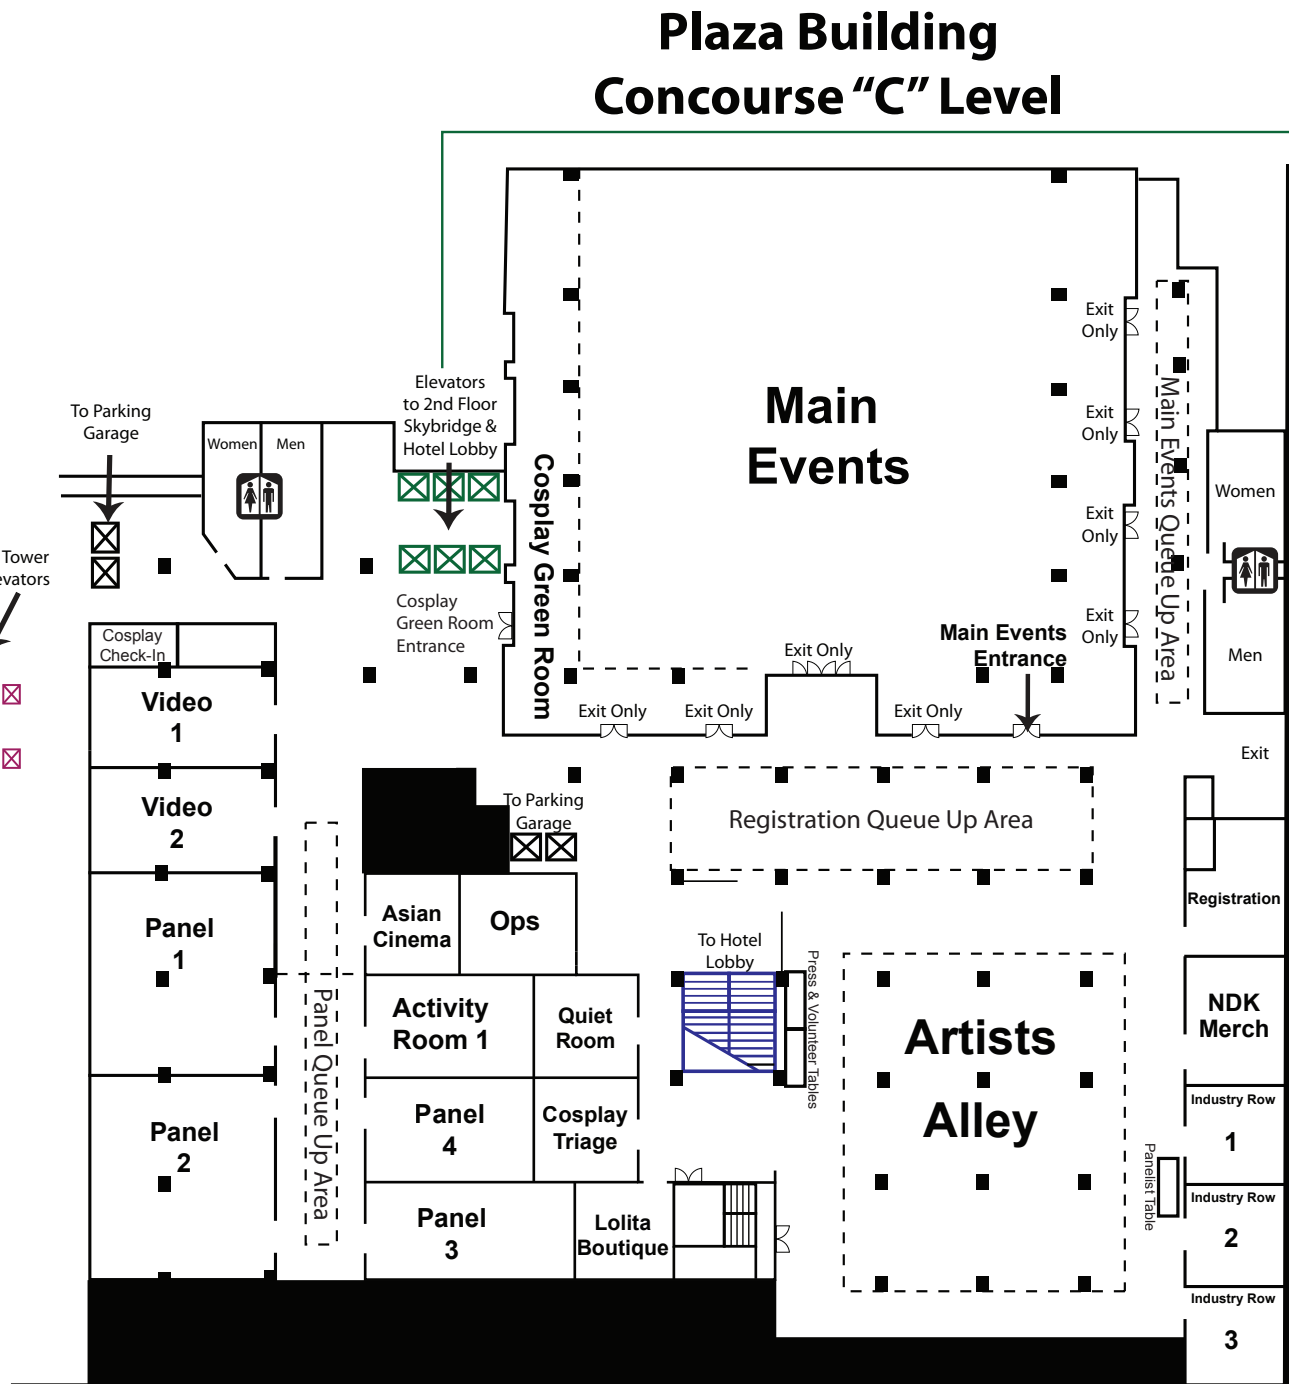

**Official Event Map NDK 20**  
**September 2-4, 2016**  
**Denver Sheraton Downtown**  
**Plaza and Tower Buildings, 4 Floors**

\*Notes: The Cosplay Cafe and Lolita Tea are ticketed separately and not included in the badge price. See Program or Guidebook for pricing and showtimes.

\*\*The Karaoke Lounge will operate FRI and SAT evening and will serve alcohol via a hotel managed cash bar. All Ages Karaoke is still available. See schedule for room and times.

**Tower Building Level Two**

**Backdrop/Reserved Photo Shoot Area:**  
 Tower Building Lobby Level/Street Level, in the original hotel registration area.

**Tower Building Lobby Level**

Skybridge To Plaza 2nd Floor  
 Walk the Sky Bridge to go Between Tower Building 2nd Floor and Plaza Building 2nd Floor  
 The Sky Bridge has several steps on each side. If you are not able to navigate steps, please access the Tower building using the elevators on the Concourse "C" Level

**Plaza Building Second Floor**

Take Elevators To 2nd Floor For Skybridge To Tower Building or Down to "C" Level

**Plaza Building Lobby Level**

Hotel Registration, Lobby, Restaurants  
 Lobby Escalators to "C" Level