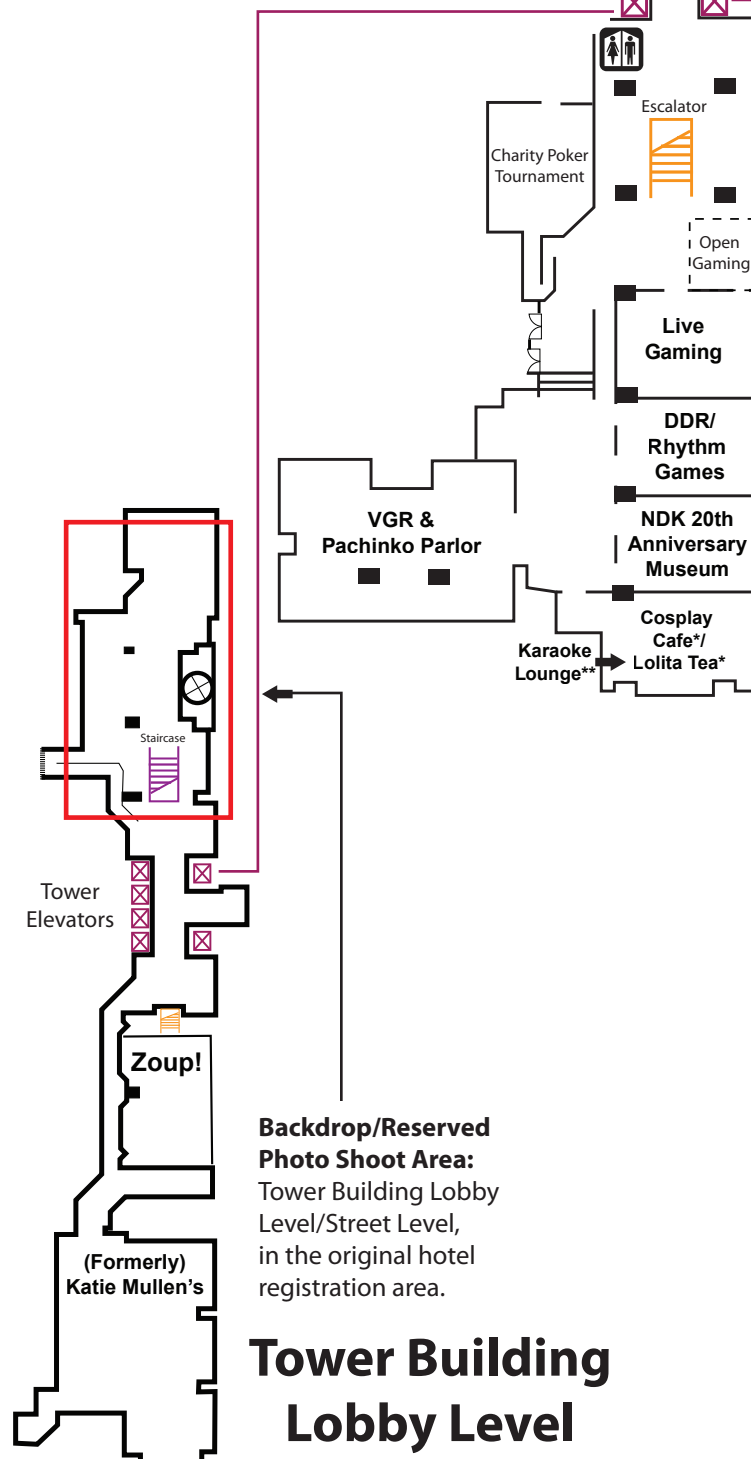

**Official Event Map NDK 20**  
**September 2-4, 2016**  
**Denver Sheraton Downtown**  
**Plaza and Tower Buildings, 4 Floors**

\*Notes: The Cosplay Cafe and Lolita Tea are ticketed separately and not included in the badge price. See Program or Guidebook for pricing and showtimes.

\*\*The Karaoke Lounge will operate FRI and SAT evening and will serve alcohol via a hotel managed cash bar. All Ages Karaoke is still available. See schedule for room and times.

**Tower Building Level Two**

**Backdrop/Reserved Photo Shoot Area:**  
 Tower Building Lobby Level/Street Level, in the original hotel registration area.

**Tower Building Lobby Level**

Skybridge To Plaza 2nd Floor  
 Walk the Sky Bridge to go Between Tower Building 2nd Floor and Plaza Building 2nd Floor  
 The Sky Bridge has several steps on each side. If you are not able to navigate steps, please access the Tower building using the elevators on the Concourse "C" Level

**Plaza Building Second Floor**

Take Elevators To 2nd Floor For Skybridge To Tower Building or Down to "C" Level

**Plaza Building Lobby Level**

Hotel Registration, Lobby, Restaurants  
 Lobby Escalators to "C" Level