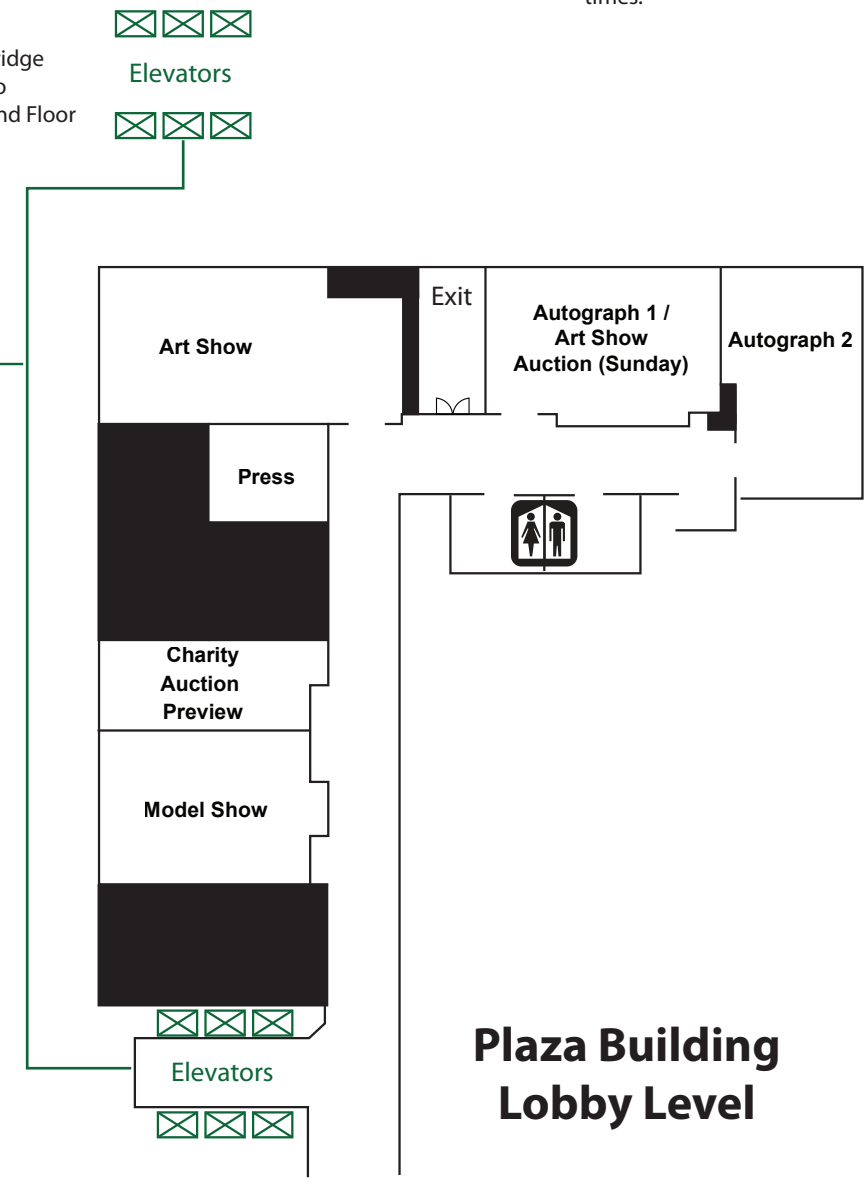

**Official Event Map NDK 20**  
**September 2-4, 2016**  
**Denver Sheraton Downtown**  
**Plaza and Tower Buildings, 4 Floors**

\*Notes: The Cosplay Cafe and Lolita Tea are ticketed separately and not included in the badge price. See Program or Guidebook for pricing and showtimes.

\*\*The Karaoke Lounge will operate FRI and SAT evening and will serve alcohol via a hotel managed cash bar. All Ages Karaoke is still available. See schedule for room and times.

**Tower Building Level Two**

**Backdrop/Reserved Photo Shoot Area:**  
 Tower Building Lobby Level/Street Level, in the original hotel registration area.

**Tower Building Lobby Level**

Skybridge To Plaza 2nd Floor  
 Walk the Sky Bridge to go Between Tower Building 2nd Floor and Plaza Building 2nd Floor  
 The Sky Bridge has several steps on each side. If you are not able to navigate steps, please access the Tower building using the elevators on the Concourse "C" Level

**Plaza Building Second Floor**

Take Elevators To 2nd Floor For Skybridge To Tower Building or Down to "C" Level

**Plaza Building Lobby Level**

Hotel Registration, Lobby, Restaurants  
 Lobby Escalators to "C" Level